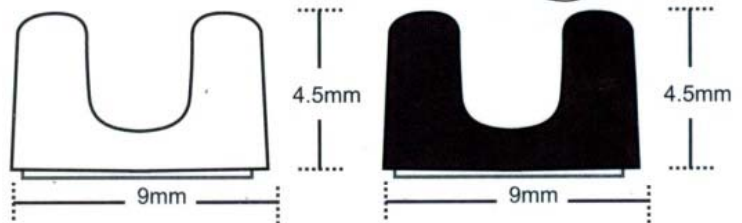

## *MWS 12 Special-Seal Weather Seal*

- **MWS 12 Special-Seal Weather Seals**

- **Codes:** 1-12304 Brown 100M Mini-Spool, 1-12123 Brown 5M Retail Pack  
1-11304 White 100M Mini-Spool, 1-11123 White 5M Retail Pack

- **Location:** Door and Window jambs.

- **Sealing Gap:** 2mm – 4mm

- **Product Length:** 5 Metres (can be cut to desired length).

- **Installation Method:** Self-Adhesive tape on back for direct adhesion.  
Surface must be smooth, clean, flat and dry.